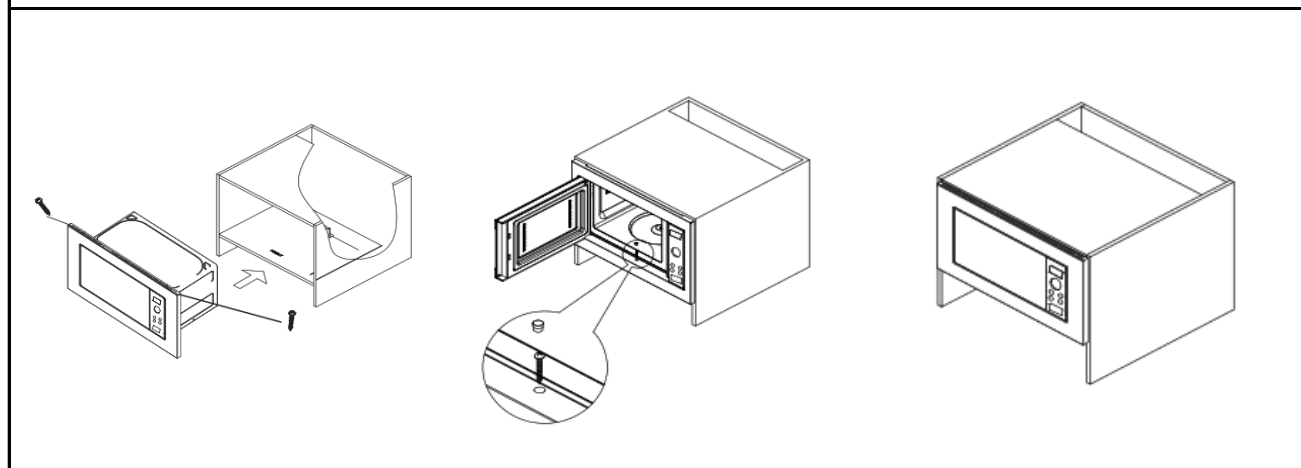

Appliance Data Sheet

Product Type	Microwave
Product Code	UBMIC20SS.1
	Product Description
	20L Microwave with Mechanical Timer

Features / Specification

Barcode	8422248617536
Colour	Stainless Steel / Black
Capacity	20L
Microwave Power	700W
LED Display	No
Clock	No
Auto Cooking Programmes	No
Defrost	Yes
Glass Turntable Diameter	245mm
Quick Start	Yes
Child Safety Lock	No
Push Button Door Release	Yes
Combination cooking	No

Dimensions & Technical Information

Product Dimensions width x depth x height	595 x 313 x 390mm
Packed Dimensions width x depth x height	706 x 403 x 468mm
Built In Depth	300mm
Product Weight (kg)	12.5kg Packed / 11.5kg Unpacked